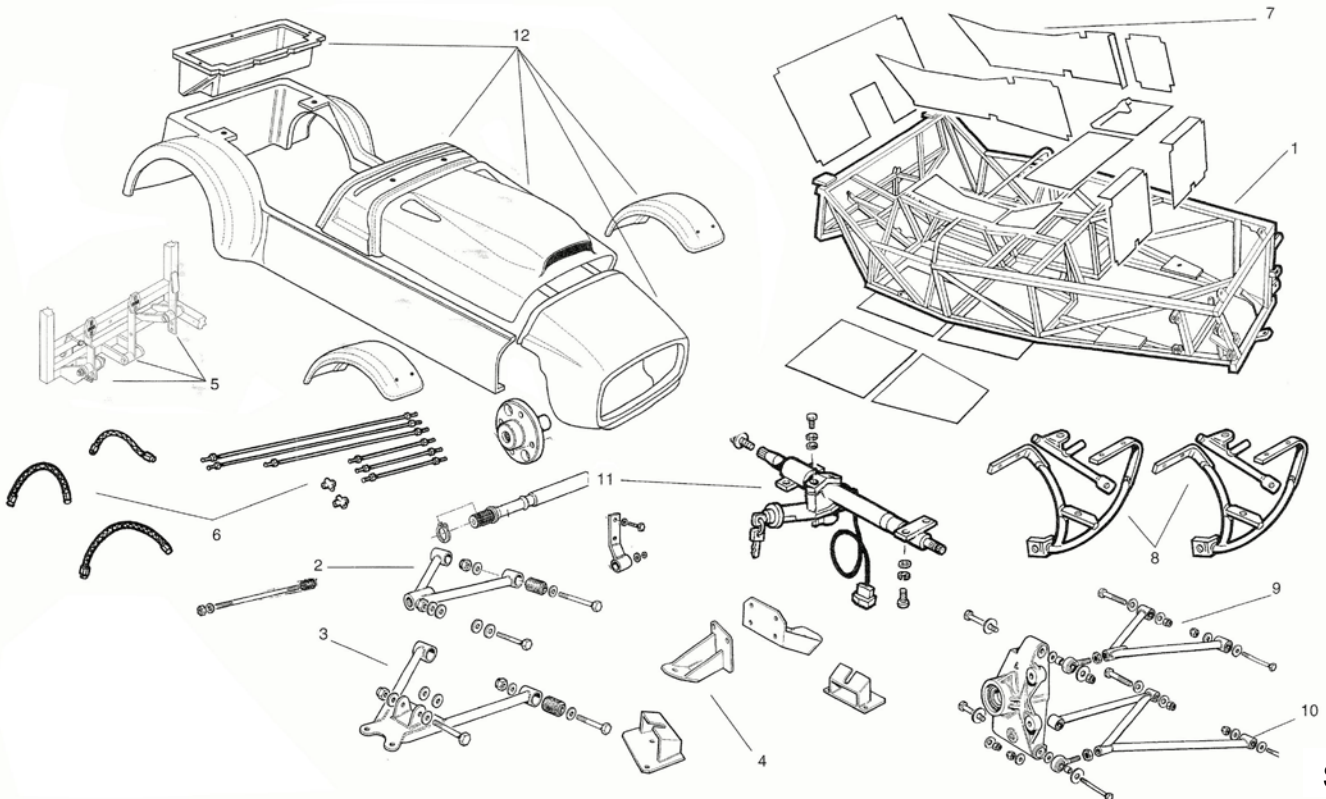

Price \$12,700.00 Starter Kit – SEiW

AS OF 20/9/2010 PRICES SUBJECT TO CHANGE WITHOUT NOTIC EO&E

Ref No	Part Number	Description	Price	Ref No	Part No	Description	Price\$
	1	SPACE FRAME CHASSIS	1		12	BODY KIT	
		SPARE WHEEL CARRIER	1			REAR ZK	
	2	TOP FRONT WISHBONES	2			DETACHABLE ARCHES	
	3	BOTTOM FRONT WISHBONES	2			SCUTTLE	
	4	ENGINE MOUNTING BRACKETS DURATEC	SET			BONNET	
	5	PEDAL BOX/FLOOR MOUNTED	SET			NOSE	
	6	MASTER CYLINDER, BRAKE LINES & TEE PIECE	SET			SCREEN FILLET	
	7	ALUMINIUM PANEL SET INC. FLOORPAN, SEAT-BACK, TUNNEL & SCUTTLE	SET			WINGS	
		FASTENER KIT	SET			BOOT BOX	
		SUSPENSION BUSHES	19			BADGES	
		CHASSIS PLATE	1			OPTIONS	
	8	WING BRACKETS	2			BIAS BRAKE UPGRADE	EACH 399.00
		REAR DISC BRAKE UPRIGHTS	2			FW SHAPE BODY REAR SECTION	EACH 1434.00
		WESTFIELD DRIVE SHAFT C/W CIRCLIPS	2			V8 BONNET	EACH 250.60
		HUBS C/W STUDS	4			LOCKING BOOT LID	EACH POA
		HANDBRAKE CABLE	1			REAR VALANCE	EACH POA
	9	TOP REAR WISHBONES	2			AERO SCREEN + PERSPEX	EACH 869.02
	10	BOTTOM REAR WISHBONES	2			LOWER SEAT POSITION	TWO 385.00
	11	TOP STEERING COLUMN C/W LOCK	1			WIDE TRAK OVAL (inc anti roll bar)	SET 1195.00
						FITTING OF PANELS & POWDER COAT OF CHASSIS	1500.00
						FITTING OF BRAKE LINES	150.00
						FITTING OF FUEL LINES	75.00
						FITTING OF SUSPENSION BUSHES	75.00
						REAR ANTI ROLL BAR	794.48
						FRONT ANTI ROLL BAR STD	794.48
						HONDA OR NISSAN ENGINE MOUNT BRACKETS	275.00

All prices are inclusive of GST

* For illustration purposes only

SEiW