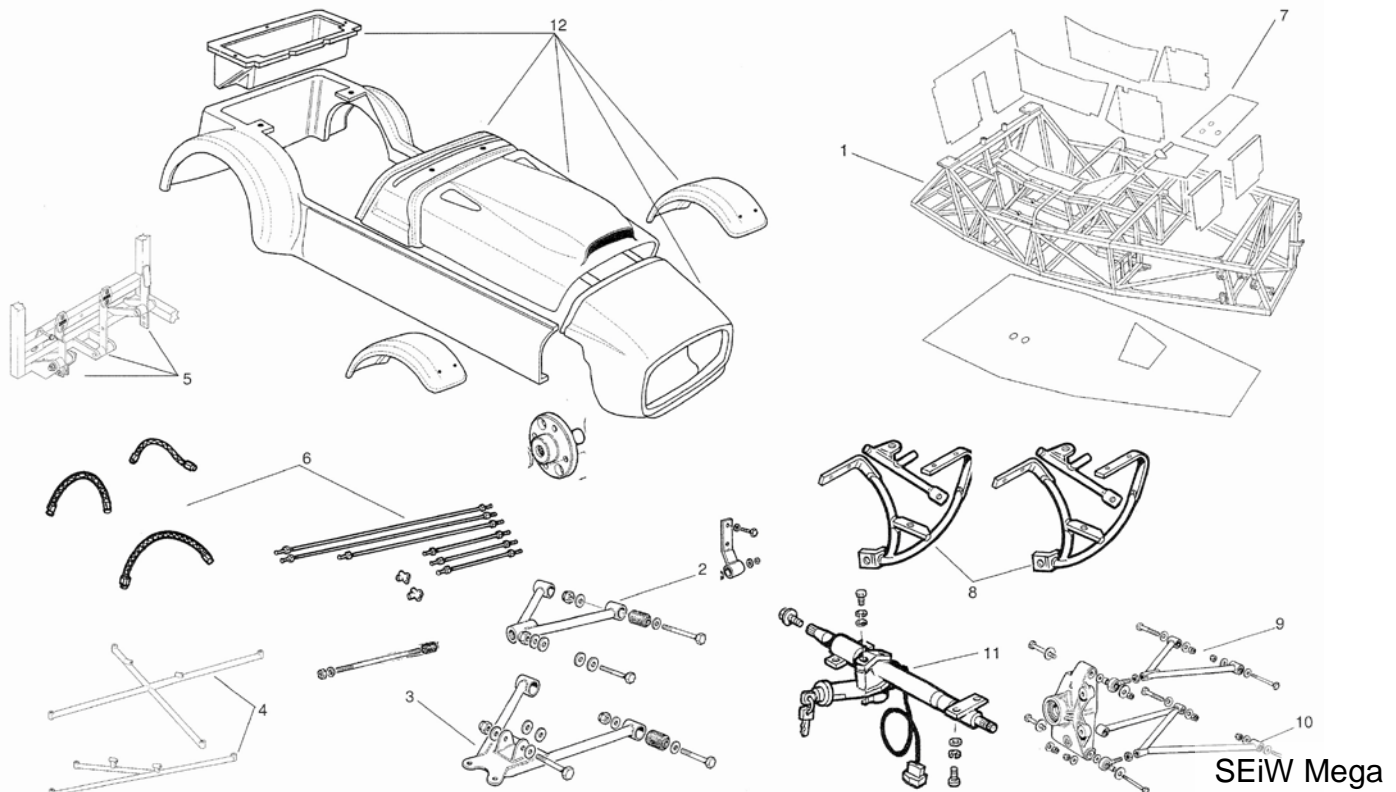

Price \$15,995

Starter Kit – SEiW – Mega Range

Ref No	Part Number	Description	Price	Ref No	Part No	Description	Price\$
	1	SPACE FRAME CHASSIS	1		12	<u>BODY KIT</u>	
		SPARE WHEEL CARRIER	1			REAR	
	2	TOP FRONT WISHBONES	2			SCUTTLE	
	3	BOTTOM FRONT WISHBONES	2			BONNET	
	4	ENGINE MOUNTING BRACKETS	SET			NOSE	
	5	PEDAL BOX /FLOOR MOUNTED	SET			WINGS	
	6	MASTER CYLINDER, BRAKE LINES & TEE PIECE	SET			BOOT BOX	
	7	ALUMINIUM PANEL SET INC. FLOORPAN, SEAT-BACK, TUNNEL & SCUTTLE	SET			BADGES	
		NUTS, BOLTS RIVETS & SUSPENSION BUSHES	SET			<u>OPTIONS</u>	
		CHASSIS PLATE	19			FW SHAPE BODY REAR SECTION	EACH 1434.00
	8	WING BRACKETS	2			DETACHABLE ARCHES	SET 399.00
		REAR DISC BRAKE UPRIGHTS	2			LOCKING BOOT LID	EACH POA
		WESTFIELD DRIVE SHAFT	2			REAR VALANCE	EACH POA
		C/W CIRCLIPS	4			AERO SCREEN + PERSPEX	EACH 869.02
		HUBS C/W STUDS	2			LOWER SEAT POSITION	385.00
		HANDBRAKE CABLE	1			WIDE TRAK OVAL ( inc anti roll bar)	1195.00
	9	TOP REAR WISHBONES	2				
	10	BOTTOM REAR WISHBONES	2				
	11	TOP STEERING COLUMN C/W LOCK	1				

All prices are inclusive of GST

\* For illustration purposes only

SEiW Mega