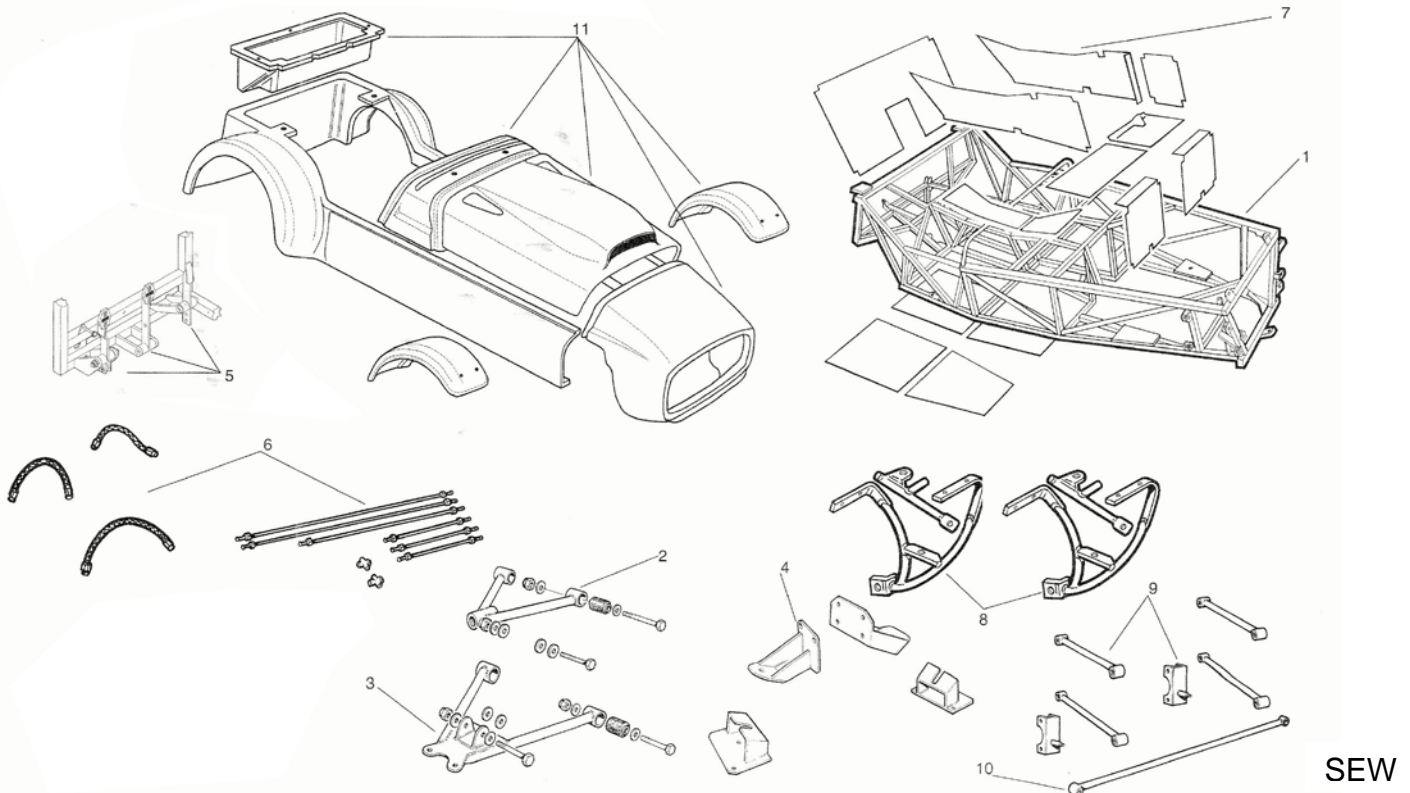

Price \$11,350 Starter Kit – SEW

Ref No	Part Number	Description	Price	Ref No	Part No	Description	Price \$
	1	SPACE FRAME CHASSIS	1		11	BODY KIT	
		SPARE WHEEL CARRIER	1			REAR BODY SECTION	
	2	TOP FRONT WISHBONES	2			SCUTTLE	
	3	BOTTOM FRONT WISHBONES	2			BONNET	
	4	ENGINE MOUNTING BRACKETS DURATEC	SET			NOSE	
	5	PEDAL BOX/FLOOR MOUNTED	SET			SCREEN FILLET	
	6	MASTER CYLINDER, BRAKE LINES & TEE PIECE	SET			WINGS	
	7	ALUMINIUM PANEL SET INC. FLOORPAN, SEAT-BACK, TUNNEL & SCUTTLE	SET			BOOT BOX	
		NUTS, BOLTS RIVETS & SUSPENSION BUSHES	SET		1	Inc powder coat and panels, brake Lines fitted, bushes fitted	
		CHASSIS PLATE	18			OPTIONS	
	8	WING BRACKETS	2			V8 BONNET	EACH 250.00
	9	TRAILING ARMS & AXLE BRACKETS	4			FW SHAPE BODY REAR SECTION	EACH 1434.00
	10	PANARD ROD	1			DETACHABLE ARCHES	SET 399.00
		ESCORT MK 2 REAR AXLE HOUSING	1			LOCKING BOOT LID	EACH POA
						REAR VALANCE	EACH POA
						AERO SCREEN + PERSPEX	EACH 869.02
						LOWER SEAT POSITION	TWO 385.00
						WIDE TRAK OVAL (inc anti roll bar)	SET 1195.00
						REAR ANTI ROLL BAR	EACH 794.48
						FRONT ANTI ROLL BAR STD	EACH 794.48
						HONDA OR NISSAN ENGINE MOUNT BRACKETS	275.00

All prices are inclusive of GST

* For illustration purposes only

SEW